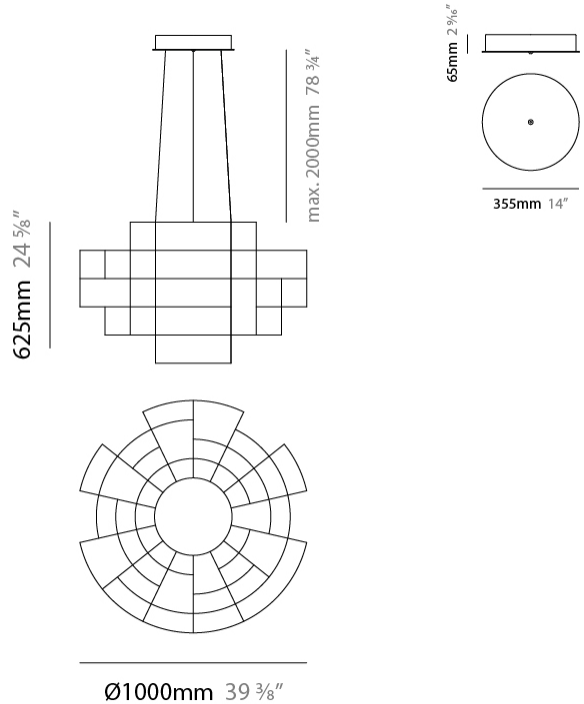

SPECTRE SUSPENSION

D101653-

base number   LED Dimming   Color Temperature   Finish Options

1. To build a product code in our configurator select the specify button on the base model # product page
2. To build a manual product code on this datasheet choose from the options listed below in blue font and add the suffix to the base model #

GENERAL

Series: Spectre
Brand: Quasar
Division: Design
Mounting Type: Suspension
Mounting Location: Ceiling
Subcategory: Ambient

PHYSICAL

Shape: Abstract
Diameter (mm): 1000
Diameter (in): 39 3/8
Height (mm): 625
Height (in): 24 5/8
Max. Overall Height (mm): 2000
Max. Overall Height (in): 103 3/8
Light Distribution: Omnidirectional
Weight (kg): 5
Weight (lbs): 11.02
Fixture Finish: [NIC / BRA / BBR](#)
Fixture Material: Metal
Upon Request: Custom Sizes

ELECTRICAL

Lamp Type: LED
Input Wattage (W): 85.2
Dimming: [0-10V Dimming / Phase Dimming (120Vac Only)](#)
Driver Included: Yes
Driver Location: Integrated
Driver Type: Constant Voltage - 120/277Vac
Driver Class: Class 2
Input Voltage (V): 120 - 277
Output Voltage (V): 12

LED

Number of LEDs: 142
Color Temperature (°K): [2400 / 2800](#)
Max. Delivered Lumen (lm): 4260 (2800K)
CRI: >90 CRI
Lamp Life (hrs): 50000

OPTICAL

RATINGS AND CERTIFICATIONS

Certified By: Certified for North American Standards
IP rating: IP20